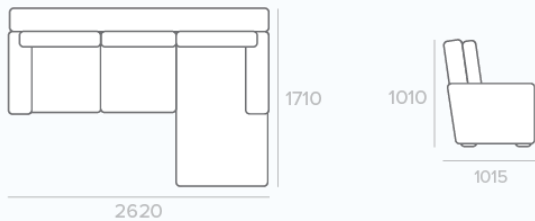

UPHOLSTERY OPTIONS

STOCKED IN:

STARLIGHT LEATHER
(POOL)

MEASUREMENTS

3 SEATER + CHAISE

PICTURED IN RAF CHAISE - LAF CHAISE CAN BE MADE TO ORDER

scan QR code to view this product on [synargy.com](https://www.synargy.com)

FEATURES & BENEFITS

FRAME	FSC pine and plywood timber base	A sturdy frame constructed with sustainably sourced timber provides a solid and long-lasting base to the suite
FOUNDATION	Heavy gauge steel Zig Zag springs	The foundation delivers long-lasting support & the first layer of comfort
FOAM	Foam and Fibre	Layered high & low density foam delivers seating that lasts without compromising on comfort, wrapped with a polyester fibre outer for extra softness
MECHANISM	Tested up to 150kgs at 25,000 cycles	This robust recliner mechanism boasts an impressive 150kg weight-loading capacity (30kg higher than standard mechanisms), ensuring reliable performance for years to come
UPHOLSTERY	Stocked in Starlight leather	Upholstered in Starlight leather, a corrected-grain pigmented leather designed for customers who demand comfort & durability without sacrificing style. With a timeless visual elegance, this leather provides a flawless balance of strength and contemporary design to any living space. Available in Pool, a fresh & contemporary blue-green tone
POWER RECLINE	Powered recline on end seat & chaise	Elevate your comfort with powered recline at the touch of a button on the end seat, and the chaise (end seat is backrest with footrest, chaise seat has backrest recline only)
POWER HEADREST	Powered headrest on end seat & chaise	Additional head and neck support plus the perfect viewing angle, with powered headrest adjustment on both the end seat and chaise seat
USB OUTLETS	USB ports located in the recliner control panels	Convenient device charging at your fingertips eliminates the need to search for an outlet. Charge smartphones, tablets, and other small gadgets while comfortably seated. USB ports located in the recliner control panels
LUMBAR CUSHIONS	Lumbar support cushions on all seats	Extra cushion in the lumbar area on all seats supports your lower back and keeps you cosy and comfortable for longer